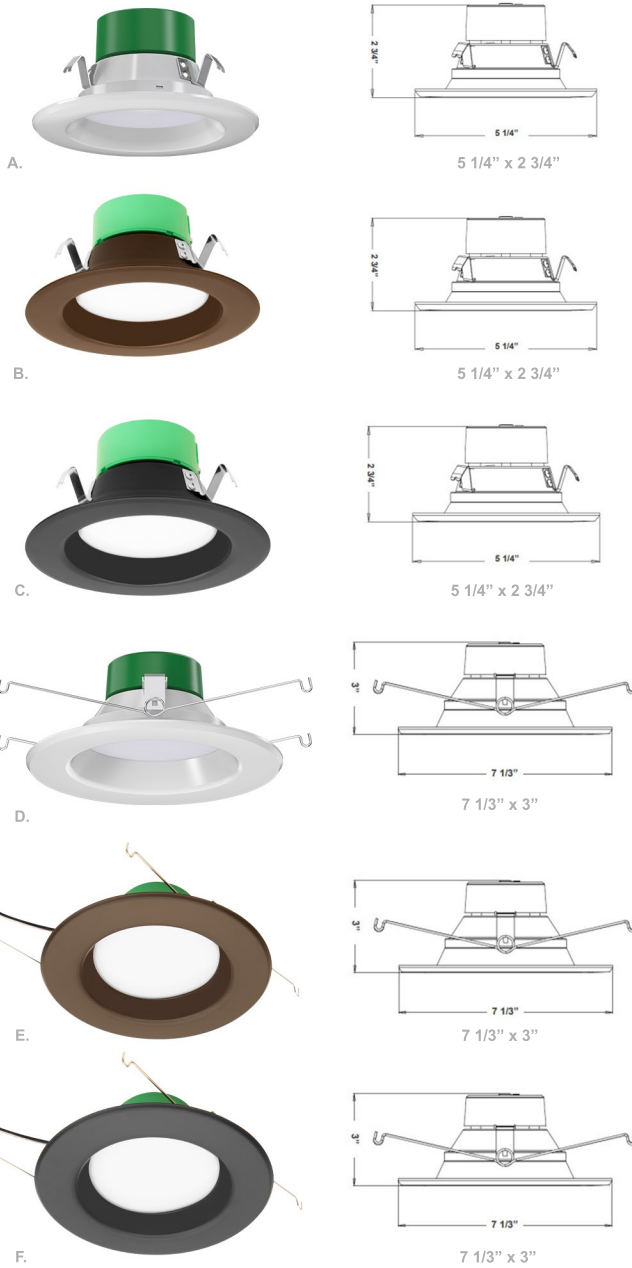

# Smooth LED Recessed Trim Lights

### Wattage

10W / 15W